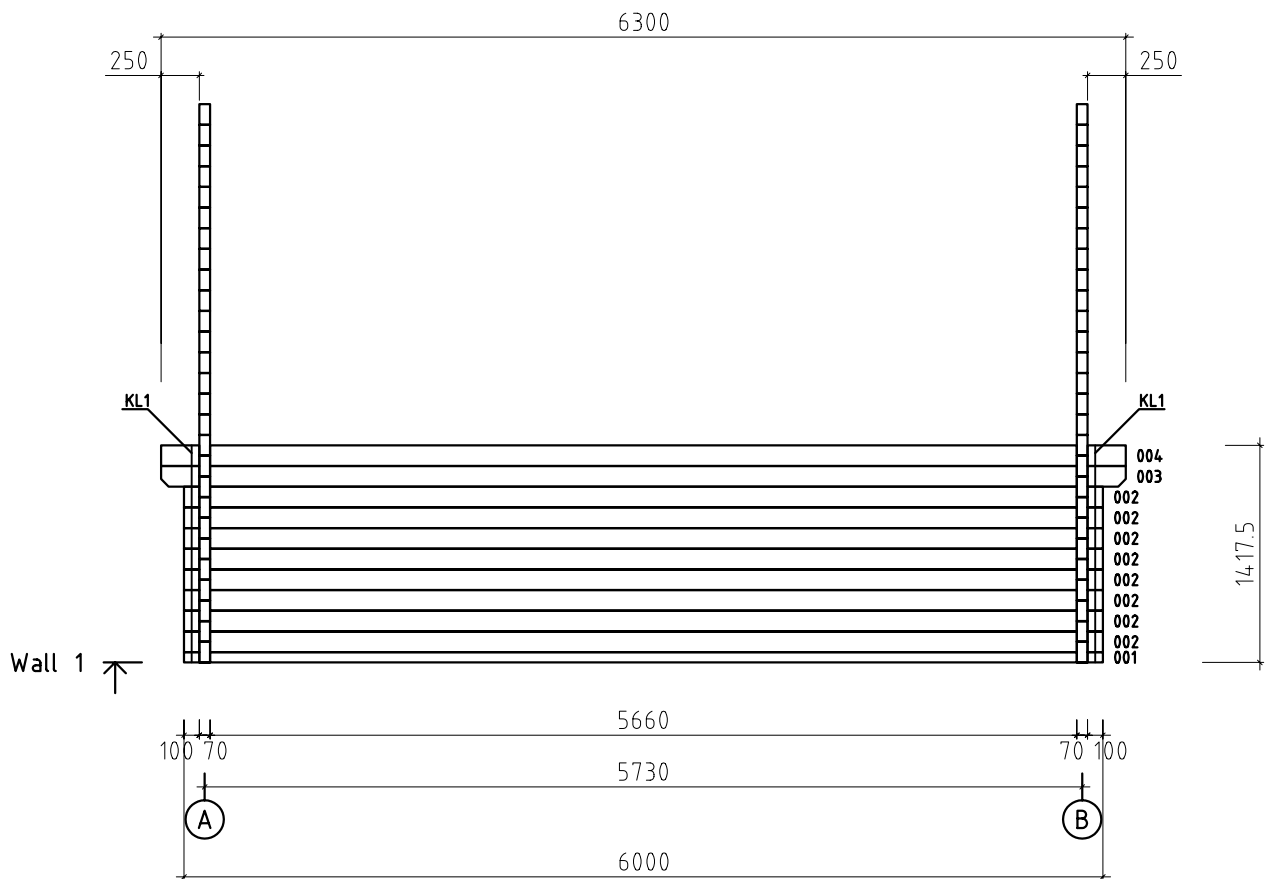

10.10.2008 11:24:09

Object name		Drawing		Scale	
-Fence Stores 48-1-		WALL 1		1:50	
				Paper	
				A4	
Customer		Log			
AS Palmako Kavastu, Tartumaa tel. +372 73 55 530 fax. +372 73 55 520 www.palmako.ee		Fence Stores 70x135			
Drawn by		Date		Page	
Meelis Piirisalu		10.10.2008		4	
		File			
		Fence Stores 48-1.dwg