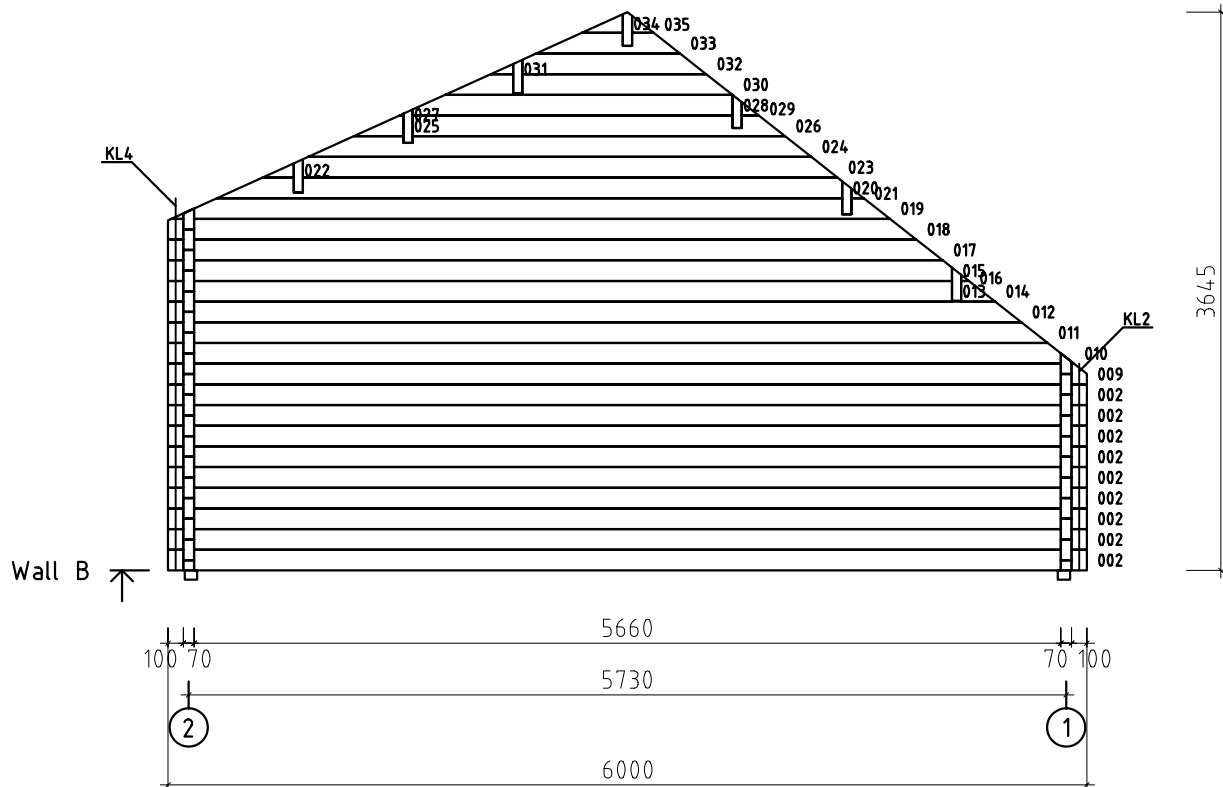

10.10.2008 11:24:42

Object name -Fence Stores 48-1-		Drawing WALL B		Scale 1:50
				Paper A4
PALMAKO Wooden houses to enjoy	Customer Fence Stores		Log 70x135	
	Drawn by Meelis Piirisalu			
	Date 10.10.2008	File Fence Stores 48-1.dwg	Page 3