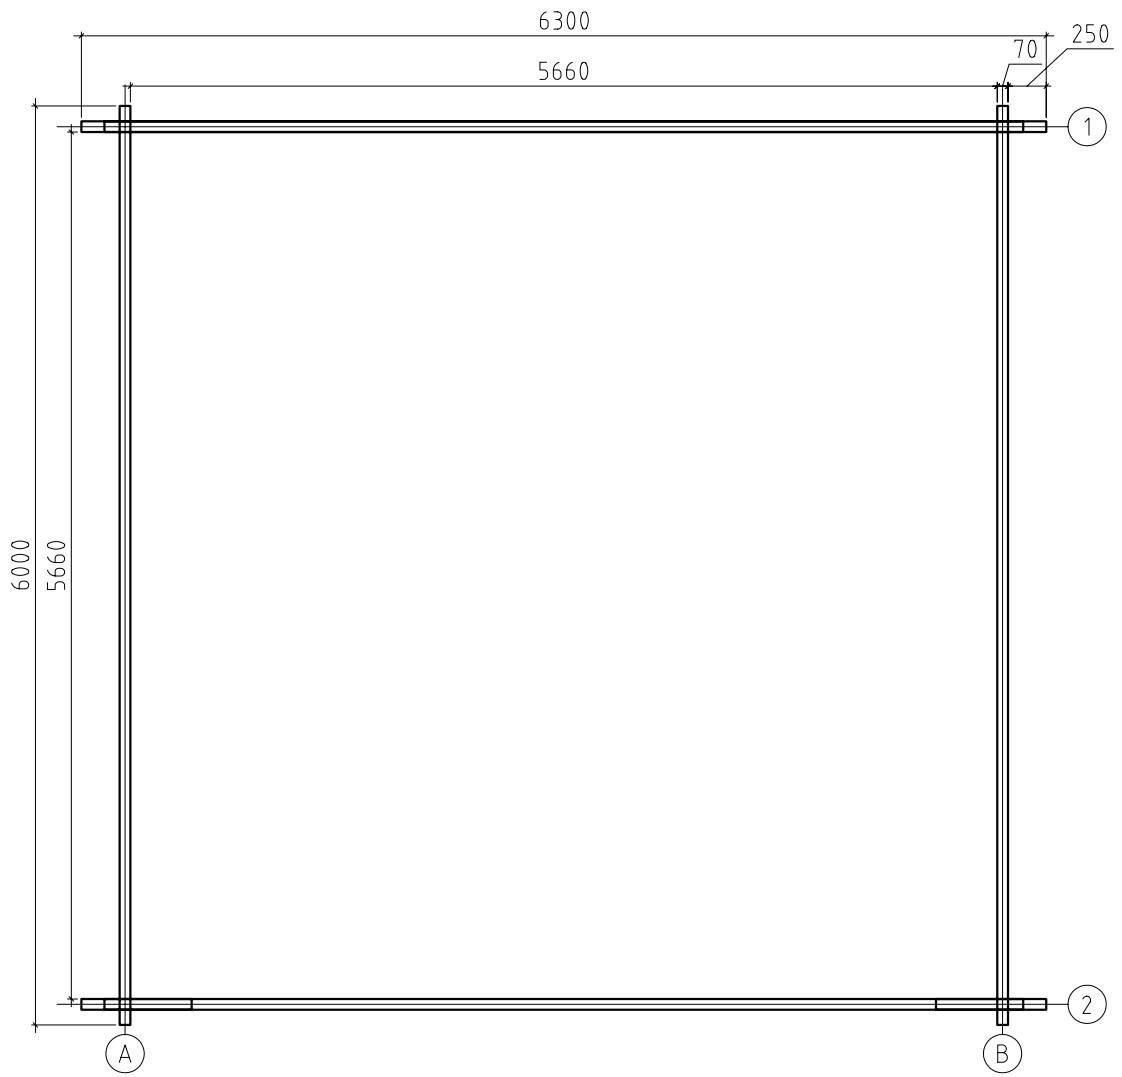

10.10.2008 11:27:12

Object name -Fence Stores 48-1-		Drawing Plan		Scale 1:50
				Paper A4
PALMAKO® Wooden houses to enjoy	AS Palmako Kavastu, Tartumaa tel. +372 73 55 530 fax. +372 73 55 520 www.palmako.ee		Customer Fence Stores	Log 70x135
	Drawn by Meelis Piirisalu			
	Date 10.10.2008		File Fence Stores 48-1.dwg	
				  Page 1