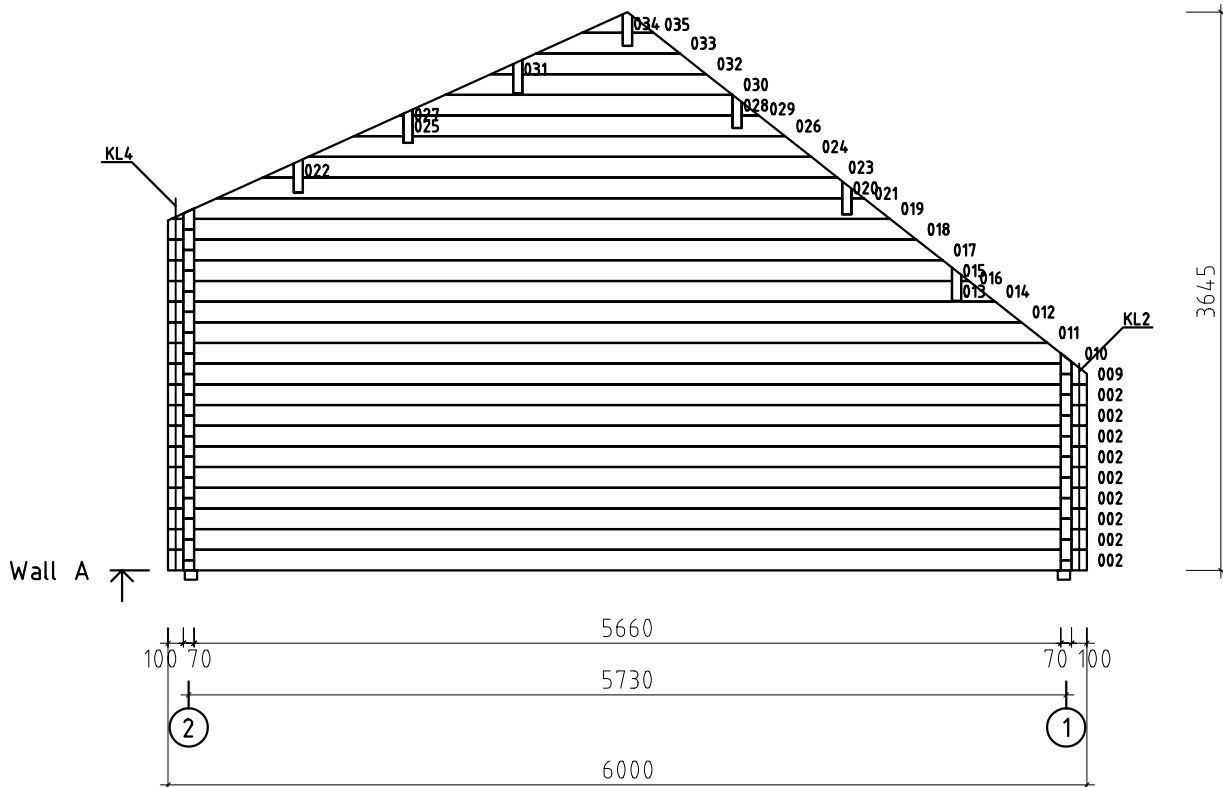

10.10.2008 11:24:32

Object name -Fence Stores 48-1-		Drawing WALL A		Scale 1:50
				Paper A4
PALMAKO Wooden houses to enjoy	AS Palmako Kavastu, Tartumaa tel. +372 73 55 530 fax. +372 73 55 520 www.palmako.ee		Customer Fence Stores	Log 70x135
	Drawn by Meelis Piirisalu			
	Date 10.10.2008		File Fence Stores 48-1.dwg	
				  Page 2